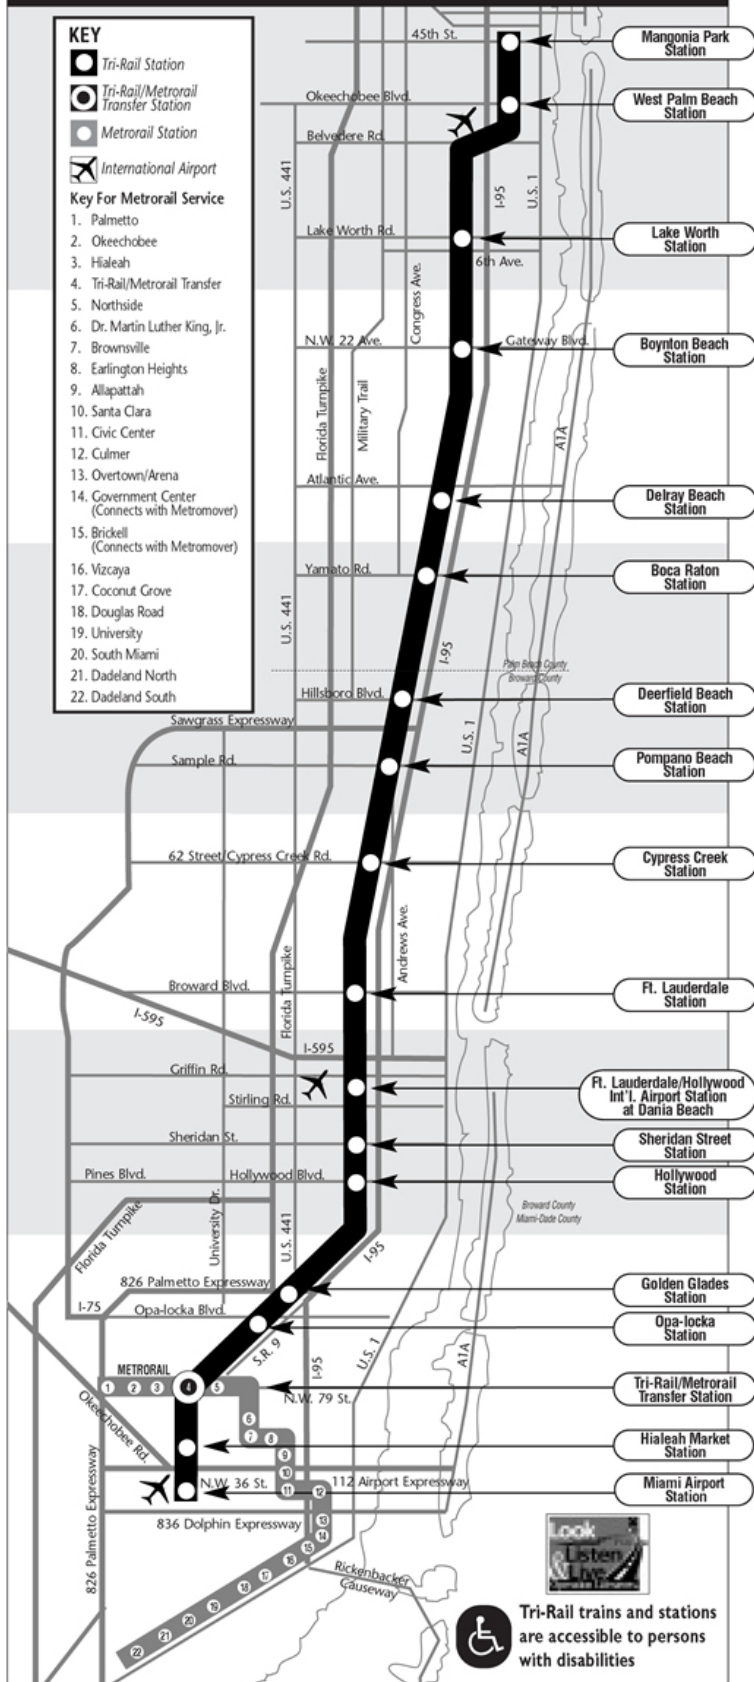

# SYSTEM MAP

- KEY**
- Tri-Rail Station
  - Tri-Rail/Metrorail Transfer Station
  - Metrorail Station
  - International Airport
- Key For Metrorail Service**
1. Palmetto
  2. Okeechobee
  3. Hialeah
  4. Tri-Rail/Metrorail Transfer
  5. Northside
  6. Dr. Martin Luther King, Jr.
  7. Brownsville
  8. Earlington Heights
  9. Allapattah
  10. Santa Clara
  11. Civic Center
  12. Culmer
  13. Overtown/Arena
  14. Government Center (Connects with Metromover)
  15. Brickell (Connects with Metromover)
  16. Vizcaya
  17. Coconut Grove
  18. Douglas Road
  19. University
  20. South Miami
  21. Dadeland North
  22. Dadeland South

Tri-Rail trains and stations are accessible to persons with disabilities